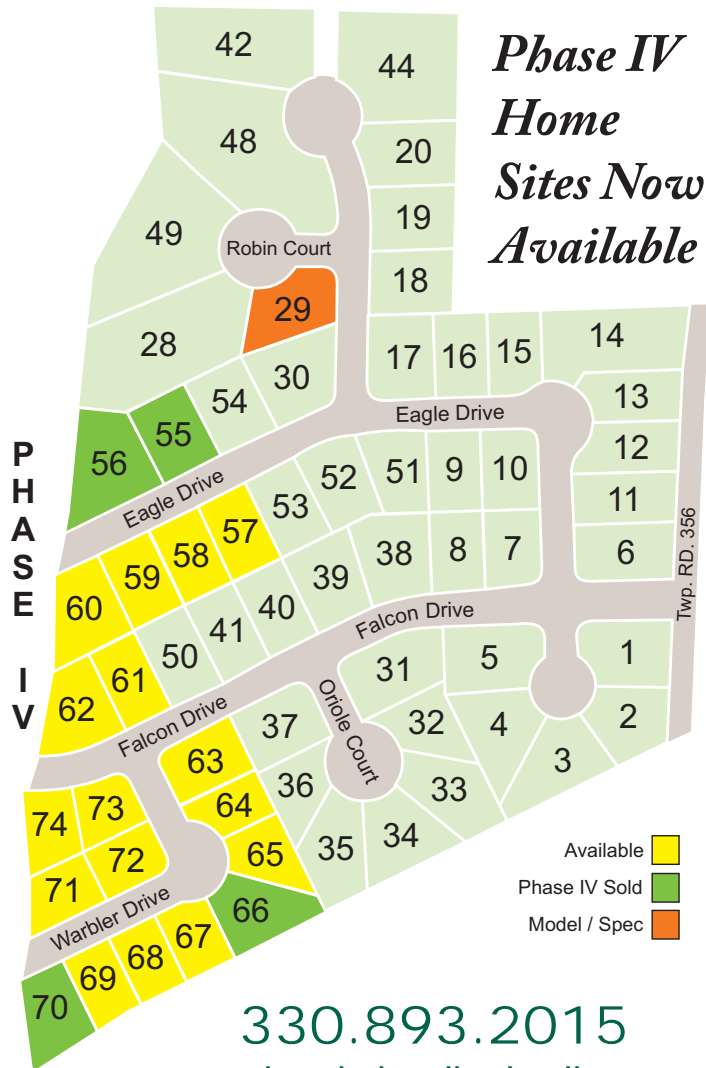

Available Lots & Prices*

Sublot	Address	Price
1-28	Multiple Addresses	SOLD
29	Spec available spring 2016	\$289,900
30-51	Multiple Addresses	SOLD
52	TBD	SOLD
53	TBD	SOLD
54	TBD	SOLD
55	5184 Eagle Drive	SOLD
56	5200 Eagle Drive	SOLD
57	5181 Eagle Drive	\$53,900
58	5191 Eagle Drive	\$53,900
59	5199 Eagle Drive	\$53,900
60	5205 Eagle Drive	\$54,900
61	5184 Falcon Drive	\$48,900
62	5196 Falcon Drive	\$52,900
63	5175 Falcon Drive	\$48,900
64	5218 Warbler Drive	\$41,900
65	5214 Warbler Drive	\$48,900
66	5210 Warbler Drive	SOLD
67	5206 Warbler Drive	\$53,900
68	5200 Warbler Drive	\$53,900
69	5194 Warbler Drive	\$53,900
70	5186 Warbler Drive	SOLD
71	5195 Warbler Drive	\$45,900
72	5203 Warbler Drive	\$45,900
73	5195 Falcon Drive	\$45,900
74	5201 Falcon Drive	\$45,900

330.893.2015

www.hawkslandingberlin.com

**IVAN
YODER
BUILDERS
LLC**

*NOTE: Sold lots in Phase IV shown in green, available lots in yellow, and spec homes in orange. Light green denotes previously sold in Phases I-III.