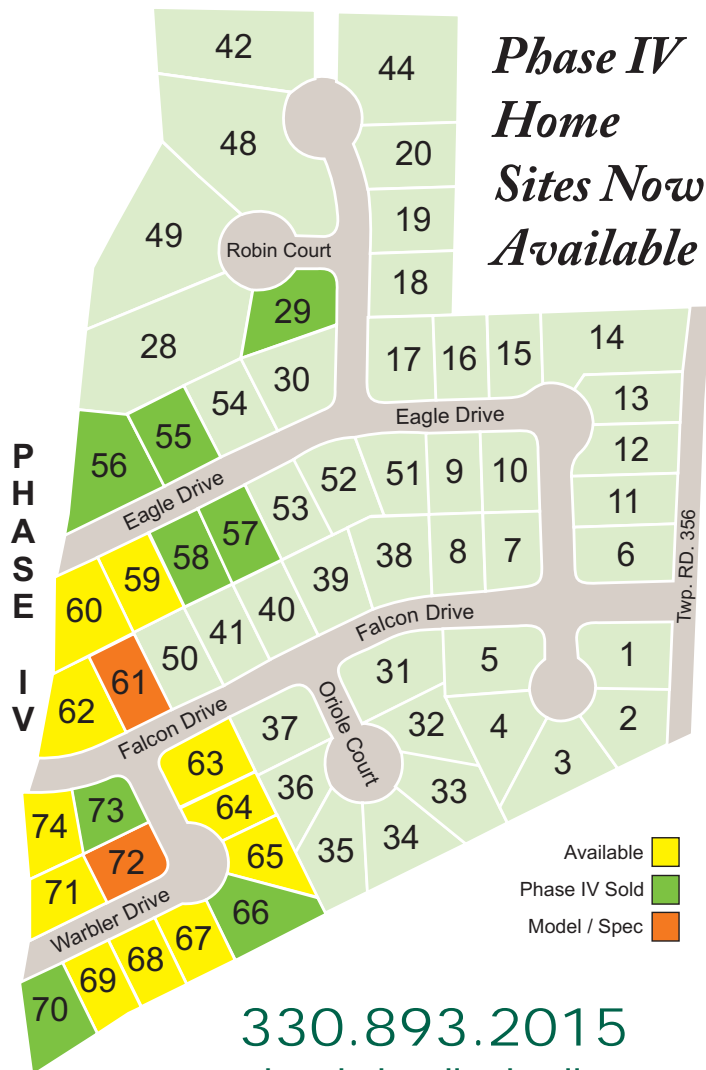

Available Lots & Prices*

Sublot	Address	Price
1-28	Multiple Addresses	SOLD
29	5164 Robin Court	SOLD
30-51	Multiple Addresses	SOLD
52	TBD	SOLD
53	TBD	SOLD
54	TBD	SOLD
55	5184 Eagle Drive	SOLD
56	5200 Eagle Drive	SOLD
57	5181 Eagle Drive	SOLD
58	5191 Eagle Drive	SOLD
59	5199 Eagle Drive	\$53,900
60	5205 Eagle Drive	\$54,900
61	Under Construction-Jan.	\$280s
62	5196 Falcon Drive	\$52,900
63	5175 Falcon Drive	\$48,900
64	5218 Warbler Drive	\$41,900
65	5214 Warbler Drive	\$48,900
66	5210 Warbler Drive	SOLD
67	5206 Warbler Drive	\$53,900
68	5200 Warbler Drive	\$53,900
69	5194 Warbler Drive	\$53,900
70	5186 Warbler Drive	SOLD
71	5195 Warbler Drive	\$45,900
72	Under Construction-Jan.	\$270s
73	5195 Falcon Drive	SOLD
74	5201 Falcon Drive	\$45,900

330.893.2015

www.hawkslandingberlin.com

**IVAN
YODER
BUILDERS
LLC**

*NOTE: Sold lots in Phase IV shown in green, available lots in yellow, and spec homes in orange. Light green denotes previously sold in Phases I-III.